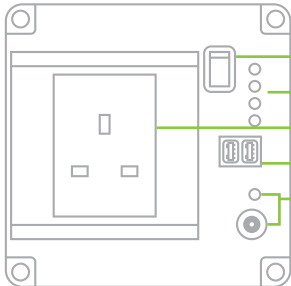

FEATURES

- Safety switch
- Battery level LED & alarm
- High quality 3-pin AC output
- USB ports for dual output
- Charging port with pilot LED

TECHNICAL SPECIFICATIONS

- Rechargeable Lithium Power, Capacity: 400 watt hour
- Output: AC240V/120W & 2 USB port (DC5V, 1A)
- Regular speed recharge with Power Adapter. 19Vdc, 5Amp (included)
- Solar charging with PV module 19Vdc to 21Vdc (optional)
- Capacity remains at 70% after 500 cycles (charge and discharge=1cycle)
- Weight: 7 kg, Dimension: (127 x 130 x 375)mm
- Warranty: 1 year

fb.com/eclimoearthlings
www.eclimo.com

Eclimo Sdn. Bhd. (821195-H)
3 Jalan Lima, Tanjung Tokong,
10470 Pulau Pinang, Malaysia.

T +604 898 1018
F +604 898 1016
E info@eclimo.com.my

Authorised
Distributor

Zen Sports Sdn Bhd
6 Jalan Durian Daun, 75400 Melaka
T +606 283 3731 / +6012 617 0082